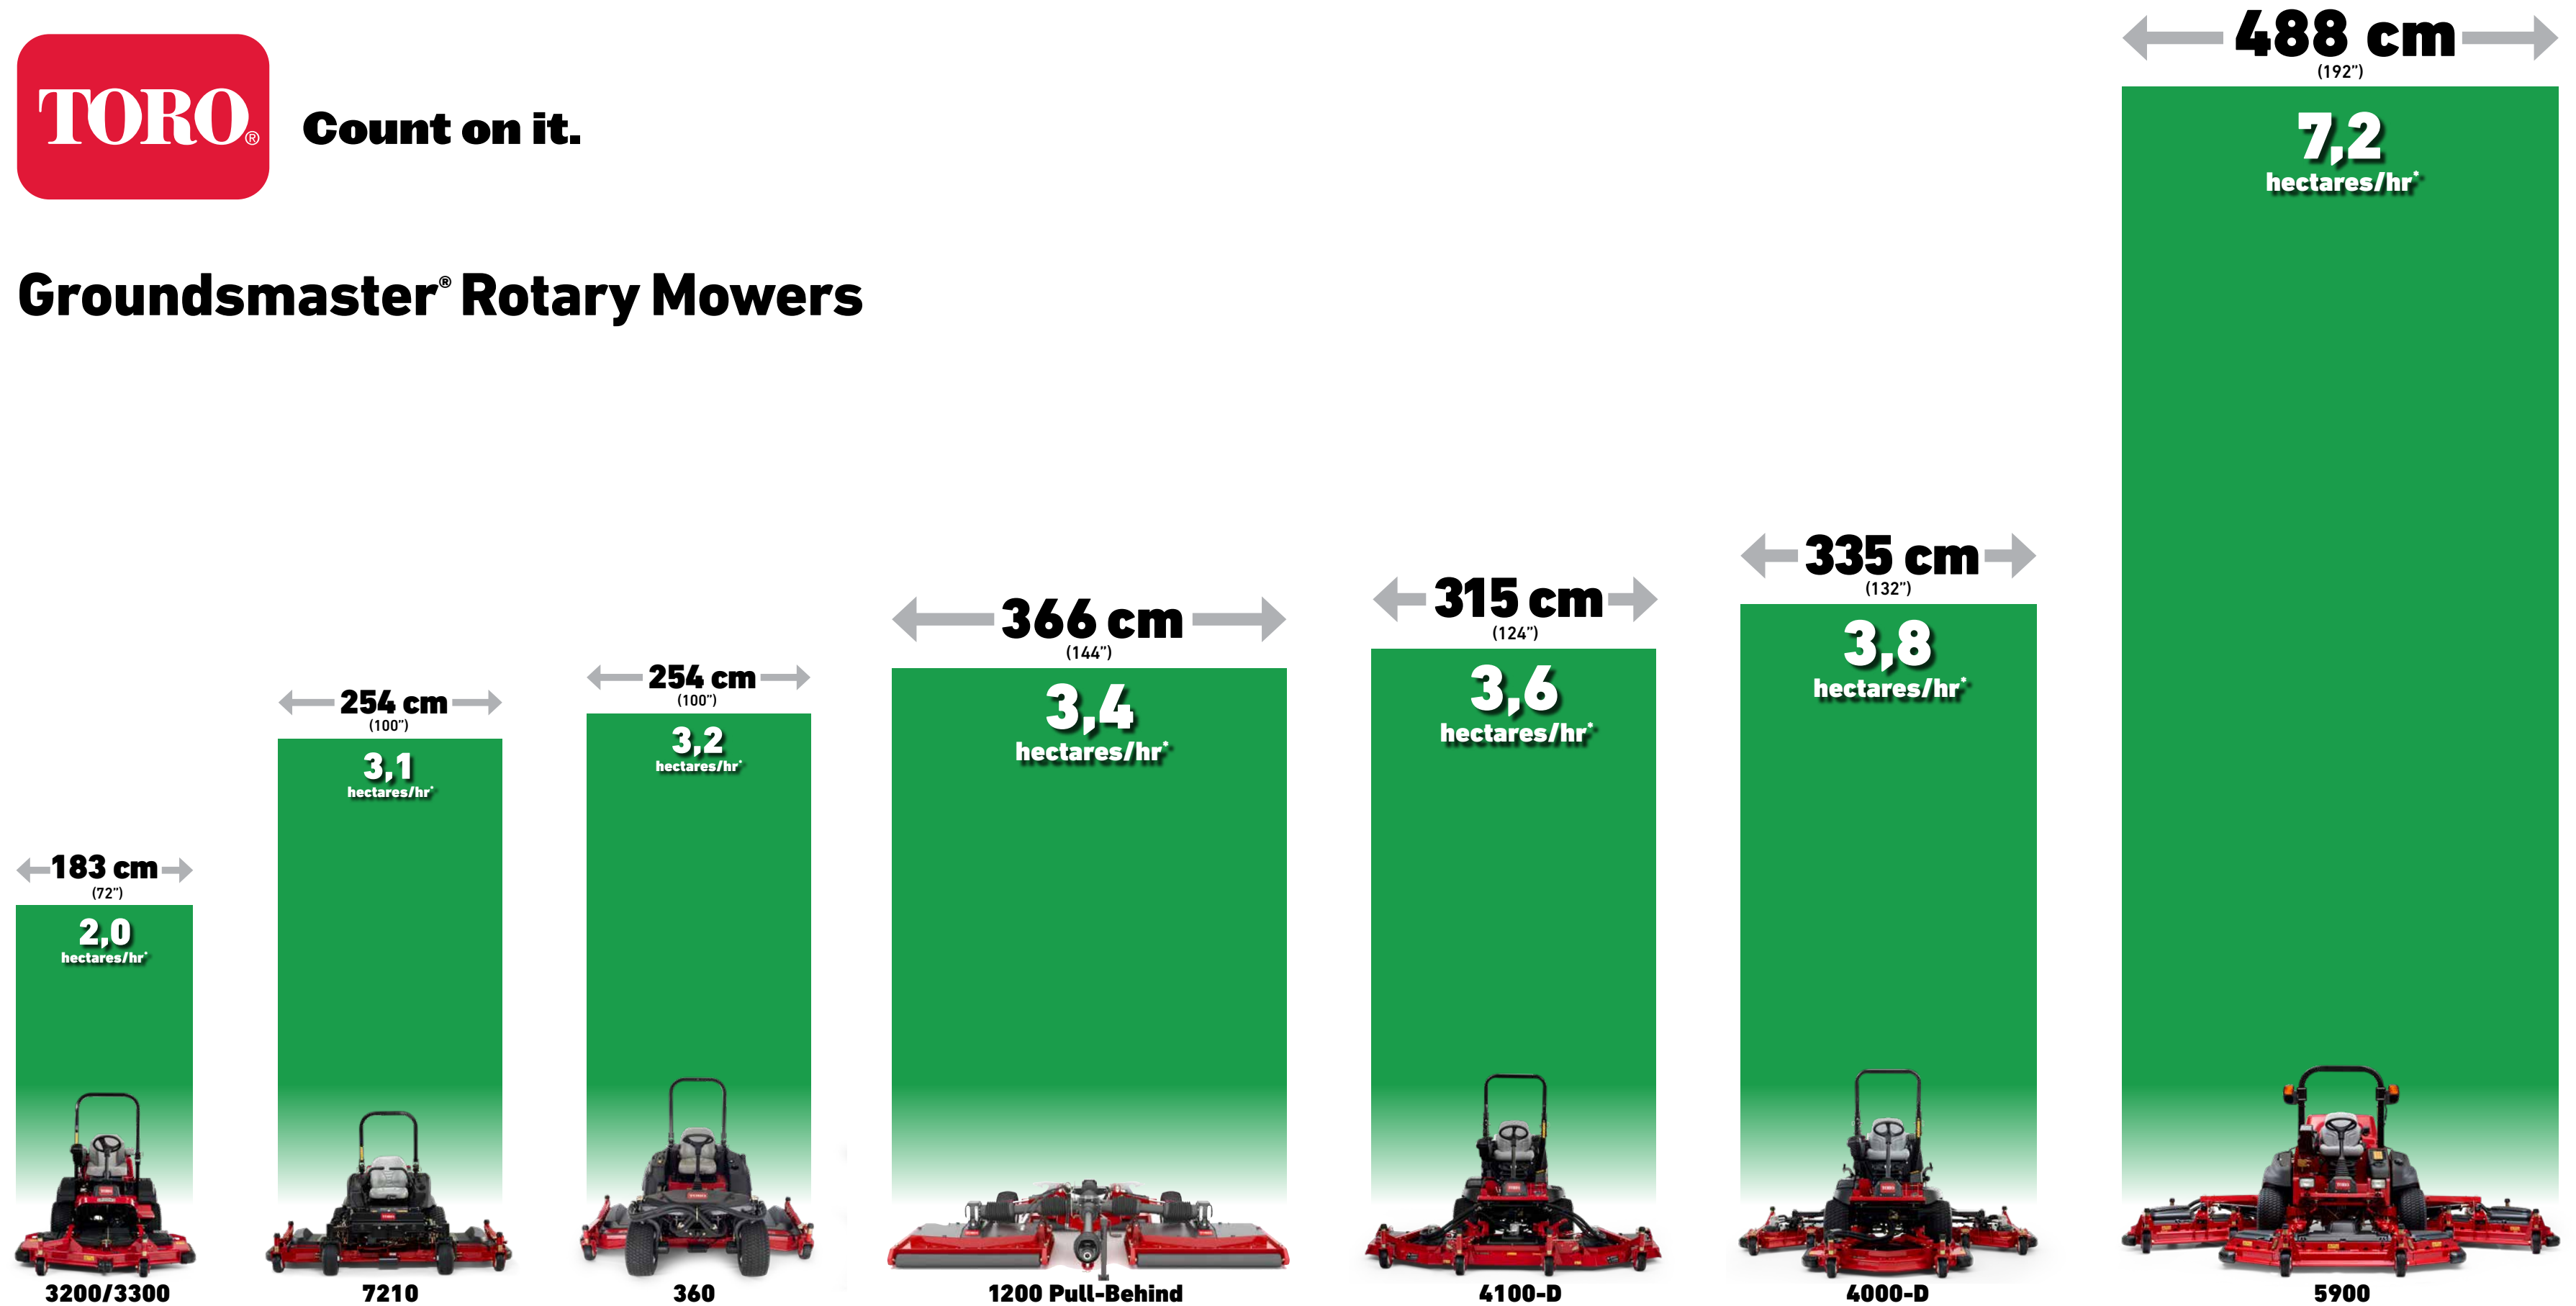

Count on it.

Groundsmaster® Rotary Mowers

*Specifications subject to change without notice. Mowing rate dependent on operator, turf conditions, and rated mow speed of the mower. Assume 85% efficiency for turns and overlap.
©2020 The Toro Company. All rights reserved. 20-213_GB Rev. 6/20