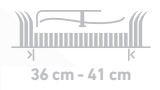

ULTIMATE EASE-OF-USE, ULTIMATE CONTROL

Instant power at your fingertips with the variable speed trigger with two speed ranges.

MATCH POWER TO YOUR CONDITIONS

Easily increase performance and get the job done faster by adjusting line size from 2,0 mm to 2,4 mm and/or cutting width from 36 cm to 41 cm.

High-performance Brushless DC motor outperforms brushed motors.

2,0 mm or 2,4 mm

MATCH POWER TO YOUR CONDITIONS

Easily increase performance and get the job done faster by adjusting line size from 2,0 mm to 2,4 mm and/or cutting width from 36 cm to 41 cm.