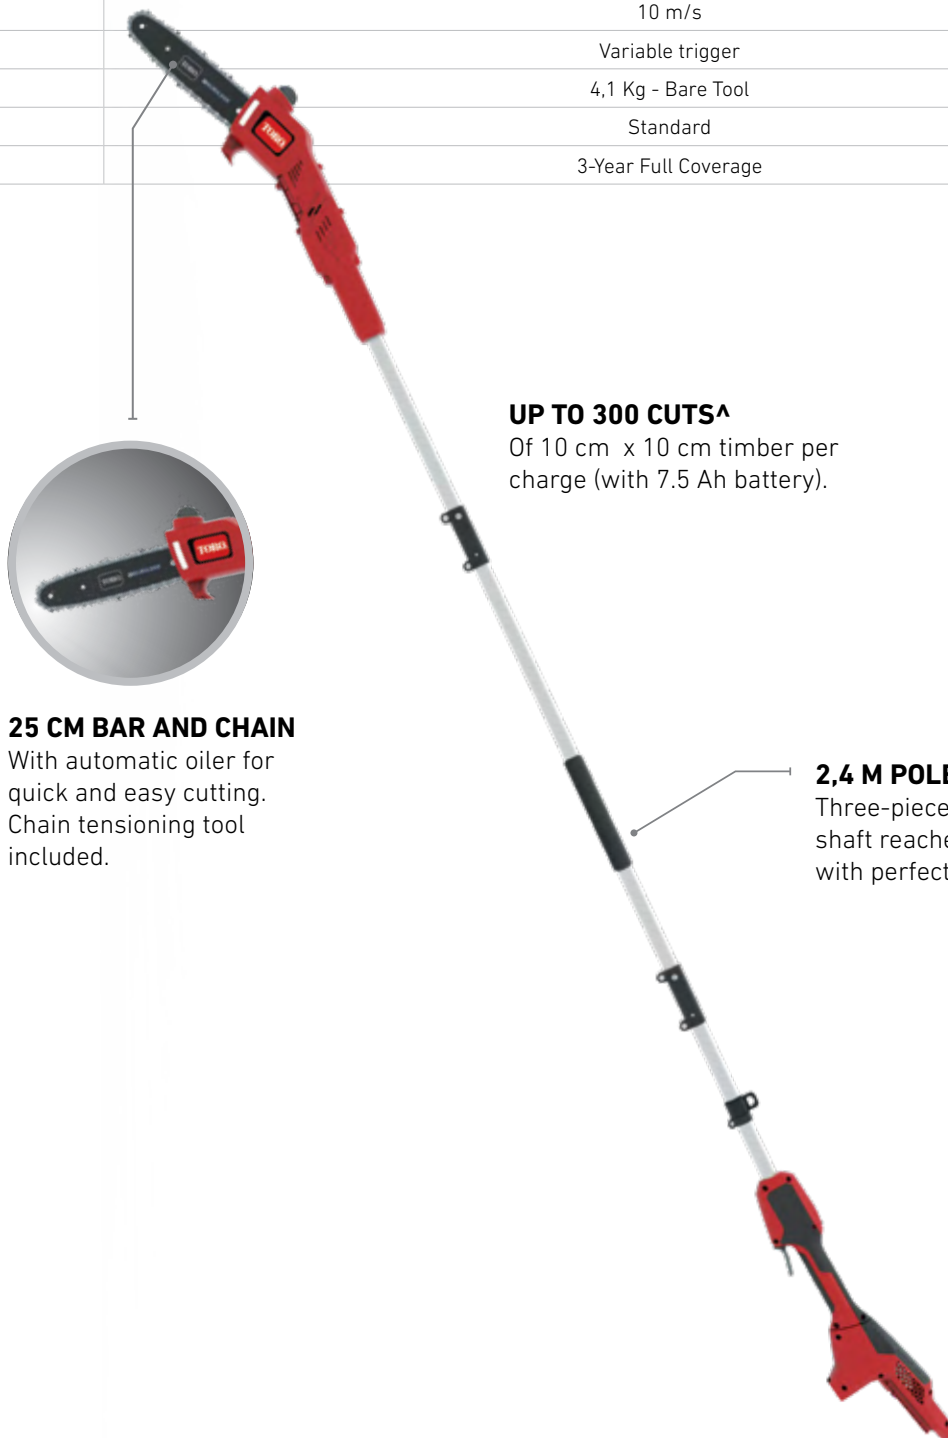

BATTERY POLE SAW

60V MAX* FLEX-FORCE POWER SYSTEM™

EASY POWER.

LIGHTWEIGHT YET POWERFUL

This cordless pole saw with 25 cm bar and chain starts easily every time and lets you cut small logs and timber like a pro.

GET MORE DONE

Cut through 10 cm X 10 cm timber up to 300 times on a single charge^.

PULL THE TRIGGER AND GO –

The days of pulling a starter cord are gone.

*Battery manufacturer rating = 60V maximum & 54V typical usage. Actual voltage varies with load.

^Based on controlled laboratory testing of product, using a 7.5 Ah battery to cut 10 cm x 10 cm lumber. Run-time varies with load.

60V MAX* BATTERY POLE SAW

IDEAL FOR	Small Branches Up to 10 cm
	60V POLE SAW 51847T
Bar Length	25 cm (10")
Chain Pitch/Gauge	Pitch 6.4 mm ; Gauge 1.3 mm
Chain Oil Capacity	80 ml
Motor	840 Watt, Brushless 60V DC
Toro 60v Battery & Charger	Battery and charger sold separately
Cuts Per Charge [^]	Up to 300 w/ L405 (7.5 Ah) Battery
Bar Cover	Included
Chain Speed	10 m/s
Speed Control	Variable trigger
Weight	4,1 Kg - Bare Tool
Comfort Grip	Standard
Warranty**	3-Year Full Coverage

UP TO 300 CUTS[^]
Of 10 cm x 10 cm timber per charge (with 7.5 Ah battery).

25 CM BAR AND CHAIN

With automatic oiler for quick and easy cutting. Chain tensioning tool included.

2,4 M POLE LENGTH

Three-piece aluminum shaft reaches up to 2,4 m with perfect precision.