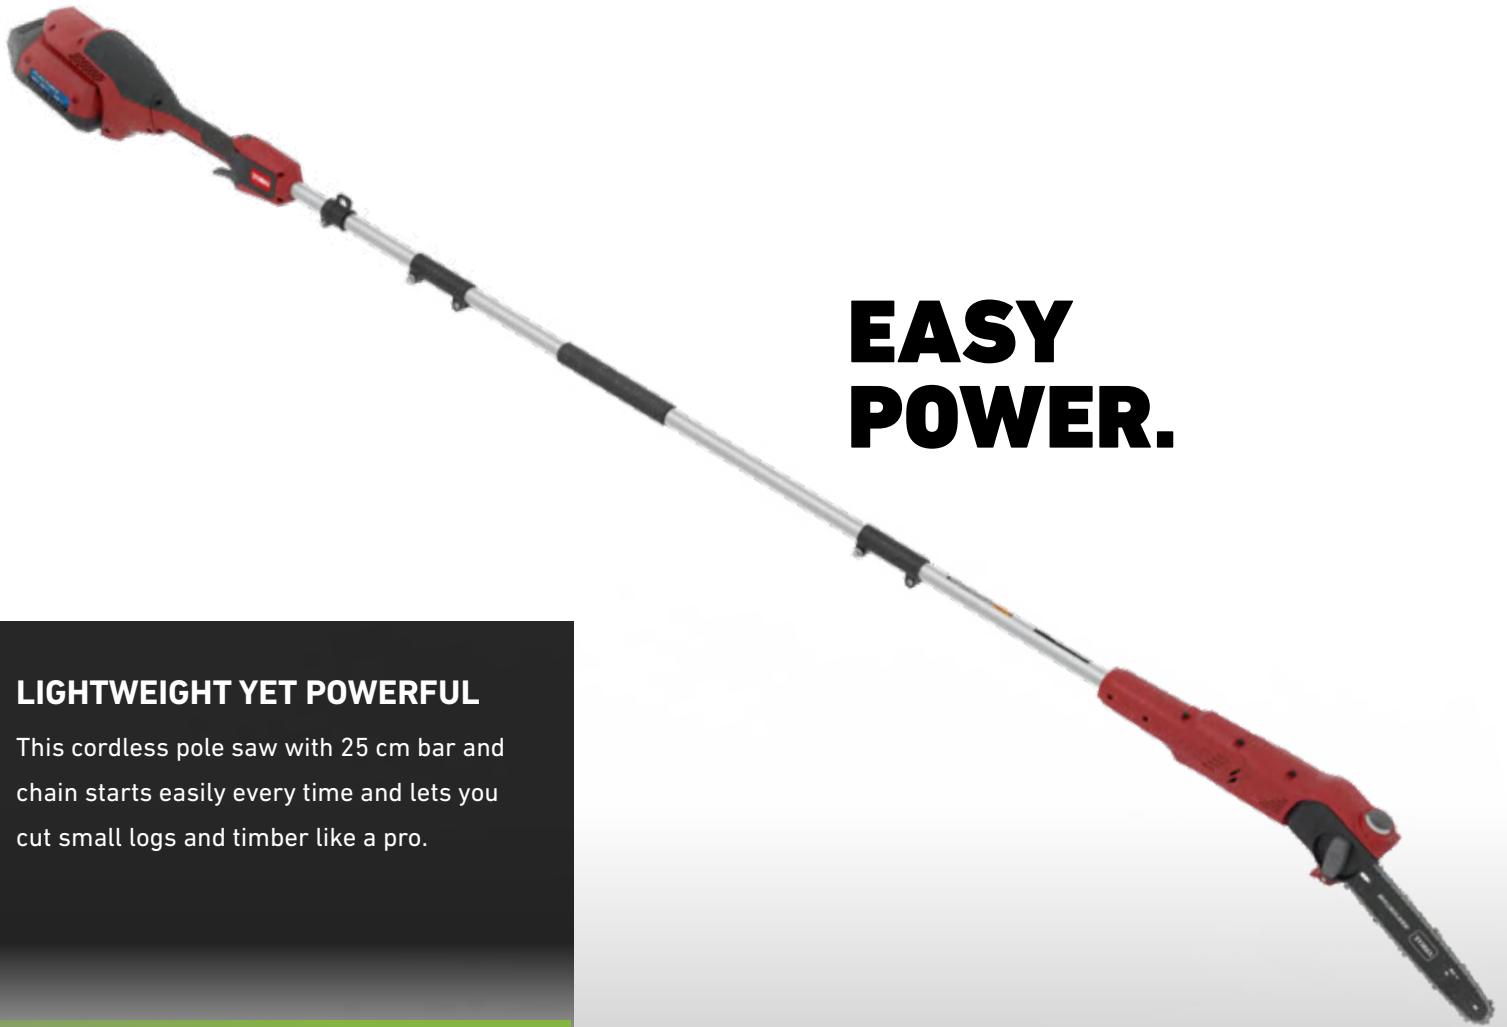

BATTERY POLE SAW

60V MAX* FLEX-FORCE POWER SYSTEM™

EASY POWER.

LIGHTWEIGHT YET POWERFUL

This cordless pole saw with 25 cm bar and chain starts easily every time and lets you cut small logs and timber like a pro.

IDEAL FOR

SMALL BRANCHES UP TO 10 CM

BUILT TO LAST

Get more power, more runtime, and longer life with the digitally controlled brushless DC motor that provides power and peak cutting performance when you need it.

GET MORE DONE

Cut through 10 cm X 10 cm timber up to 300 times on a single charge^.

PULL THE TRIGGER AND GO –

The days of pulling a starter cord are gone.

*Battery manufacturer rating = 60V maximum & 54V typical usage. Actual voltage varies with load.

^Based on controlled laboratory testing of product, using a 7.5 Ah battery to cut 10 cm x 10 cm lumber. Run-time varies with load.

60V MAX* BATTERY POLE SAW

IDEAL FOR	Small Branches Up to 10 cm
	60V POLE SAW 51847T
Bar Length	25 cm (10")
Chain Pitch/Gauge	Pitch 6.4 mm ; Gauge 1.3 mm
Chain Oil Capacity	80 ml
Motor	840 Watt, Brushless 60V DC
Toro 60v Battery & Charger	Battery and charger sold separately
Cuts Per Charge [^]	Up to 300 w/ L405 (7.5 Ah) Battery
Bar Cover	Included
Chain Speed	10 m/s
Speed Control	Variable trigger
Weight	4,1 Kg - Bare Tool
Comfort Grip	Standard
Warranty**	3-Year Full Coverage